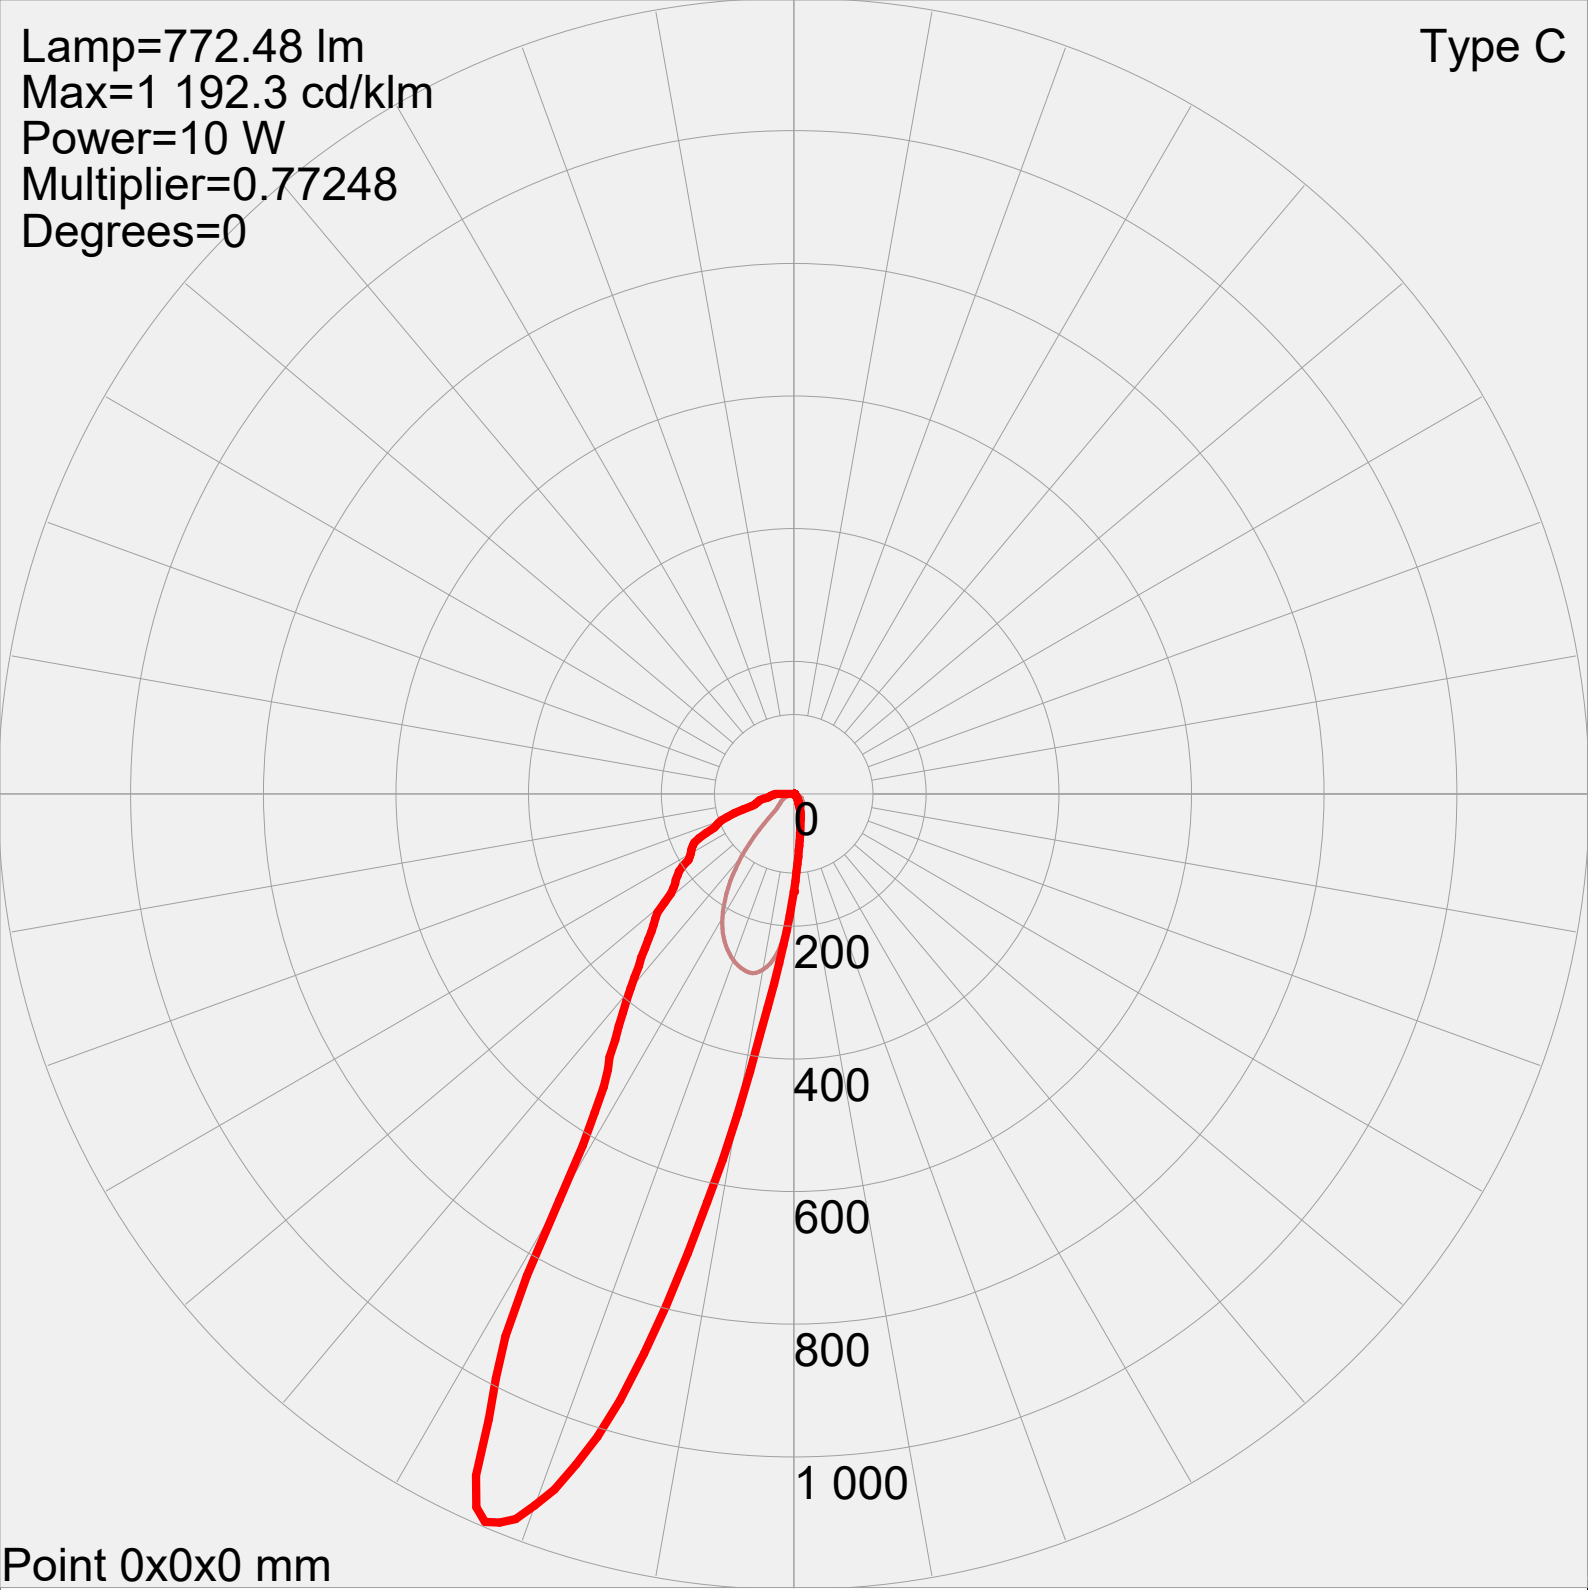

Type C

Lamp=772.48 lm
Max=1 192.3 cd/klm
Power=10 W
Multiplier=0.77248
Degrees=0

Point 0x0x0 mm
Manufacturer: zhengwei
Lamp: SKB240