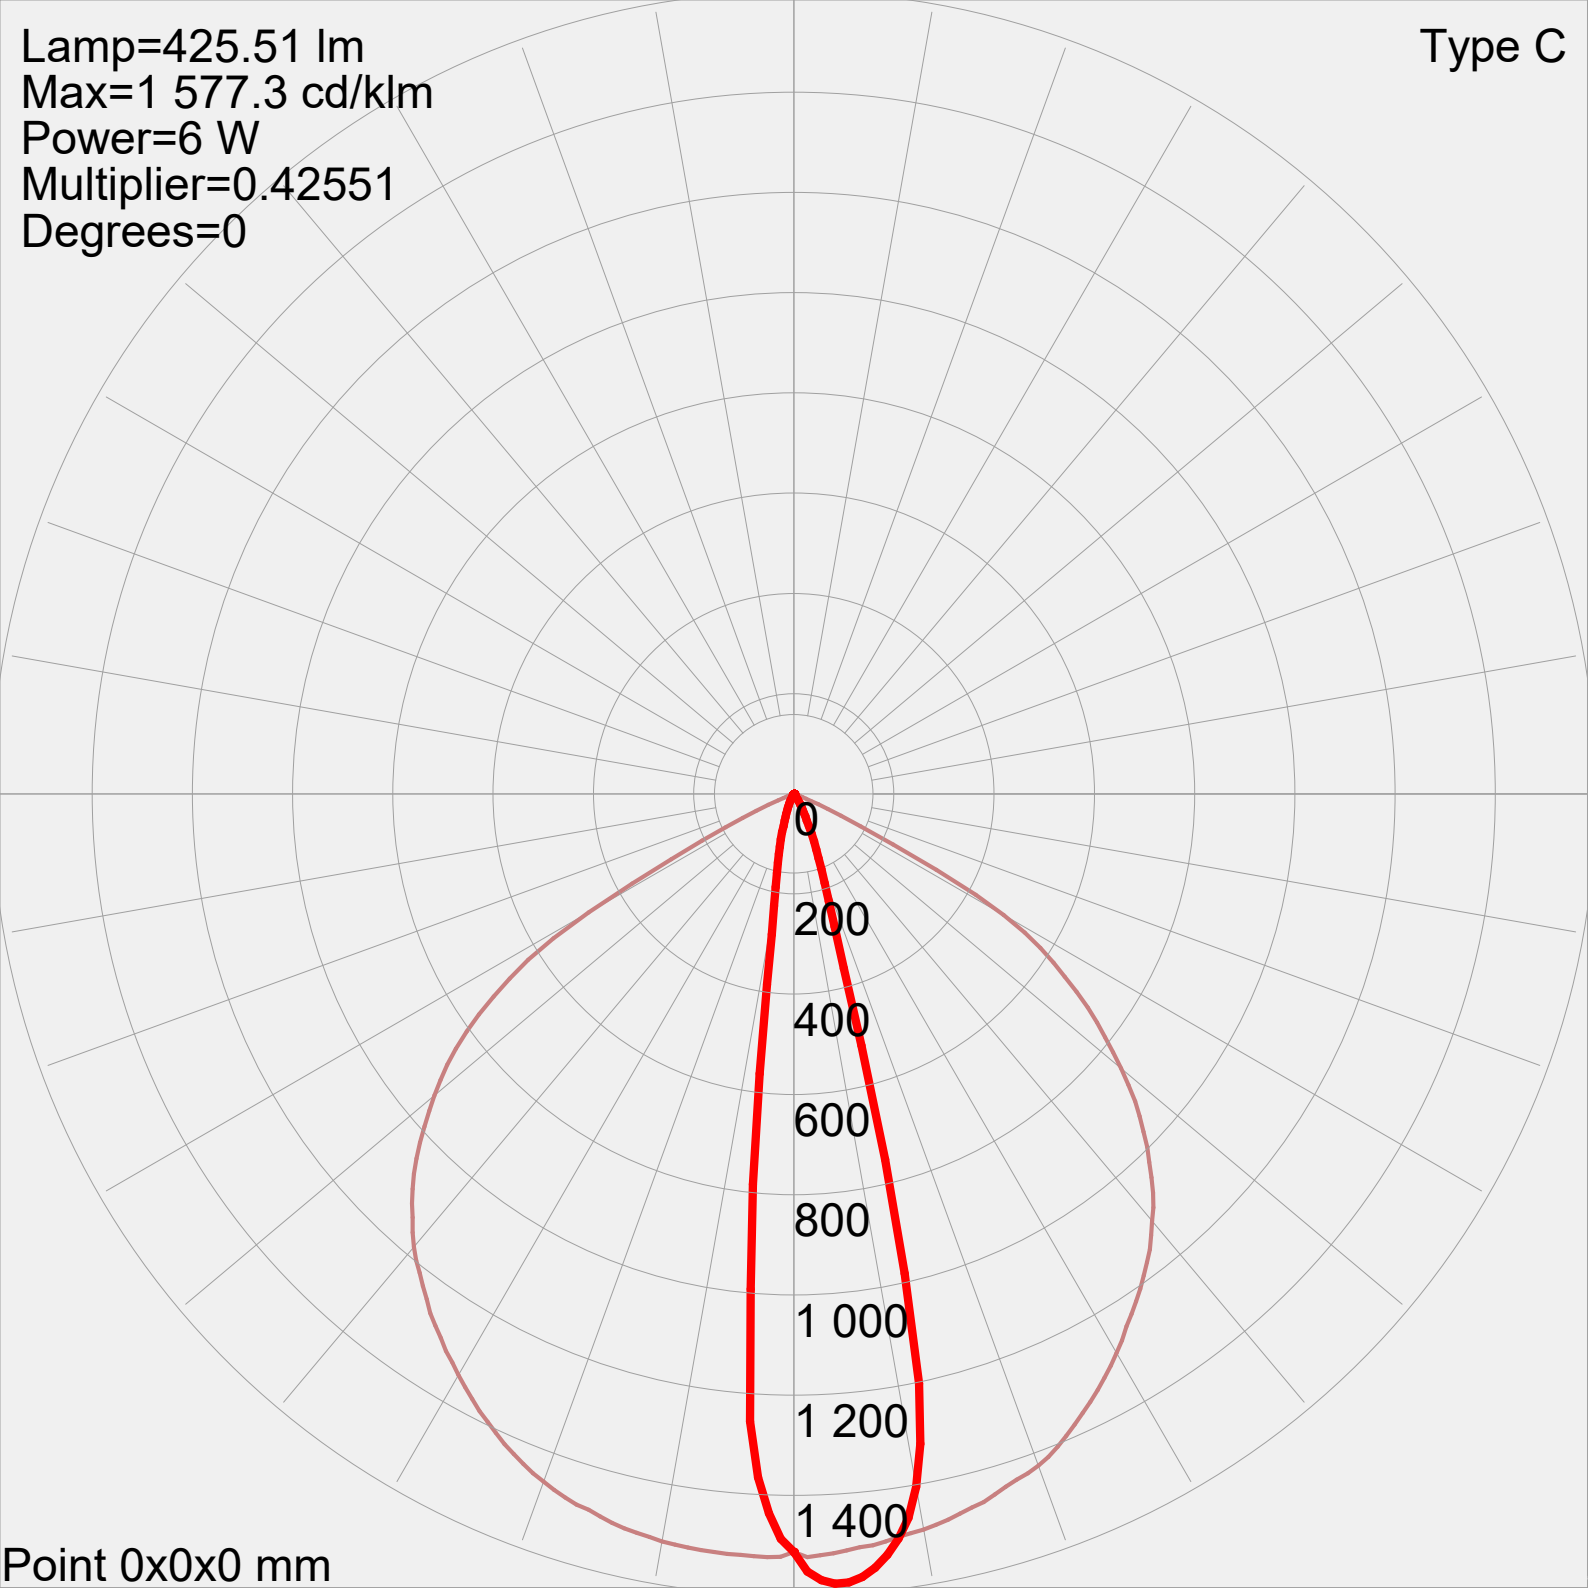

Type C

Lamp=425.51 lm  
Max=1 577.3 cd/klm  
Power=6 W  
Multiplier=0.42551  
Degrees=0

Point 0x0x0 mm  
Manufacturer: zhengwei  
Lamp: SKB240