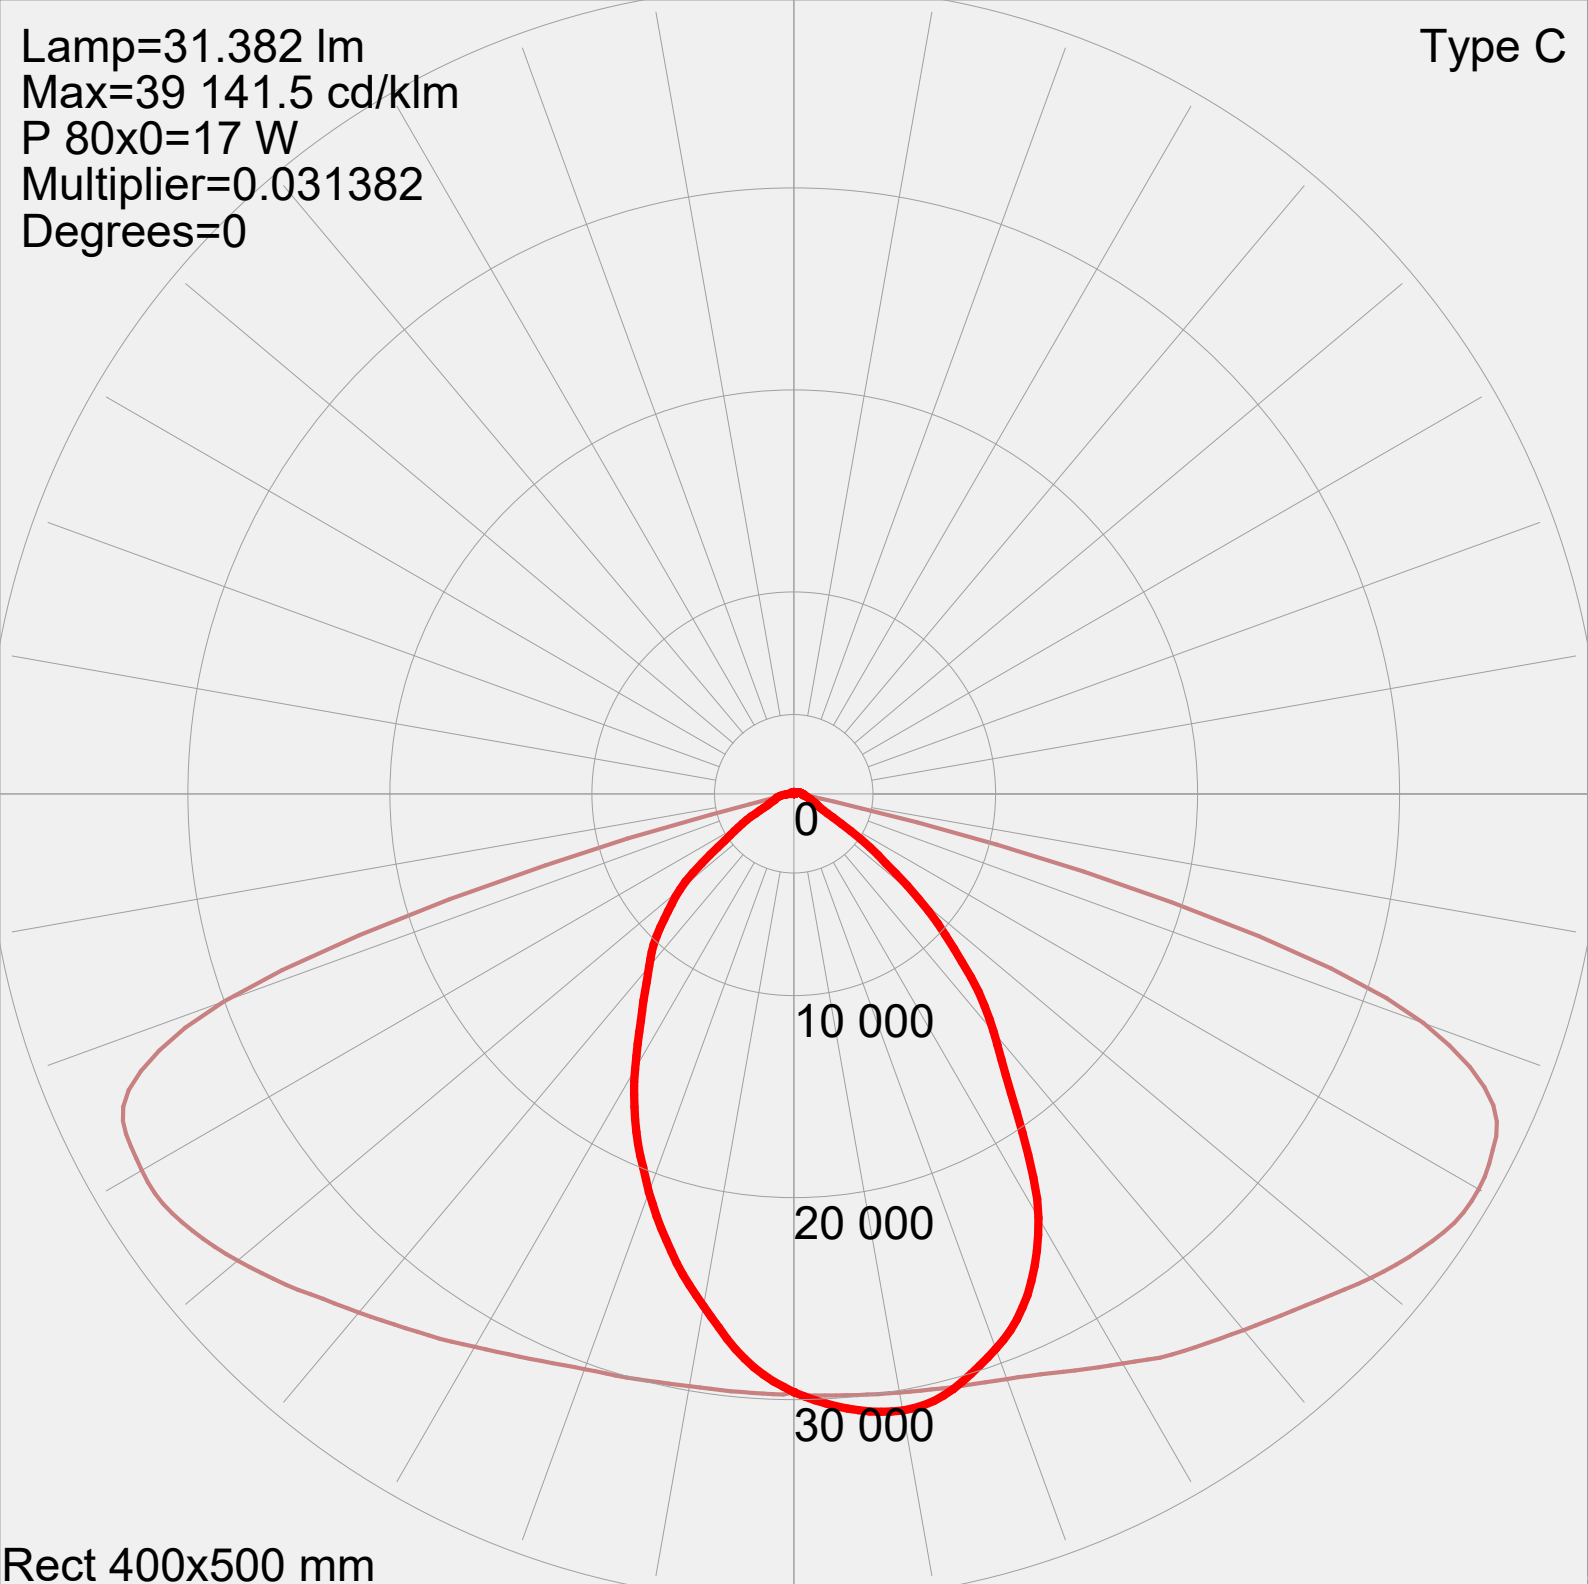

Type C

Lamp=31.382 lm
Max=39 141.5 cd/klm
P 80x0=17 W
Multiplier=0.031382
Degrees=0

Rect 400x500 mm
Manufacturer: Howdy
Luminaire: LED
Lamp: 145