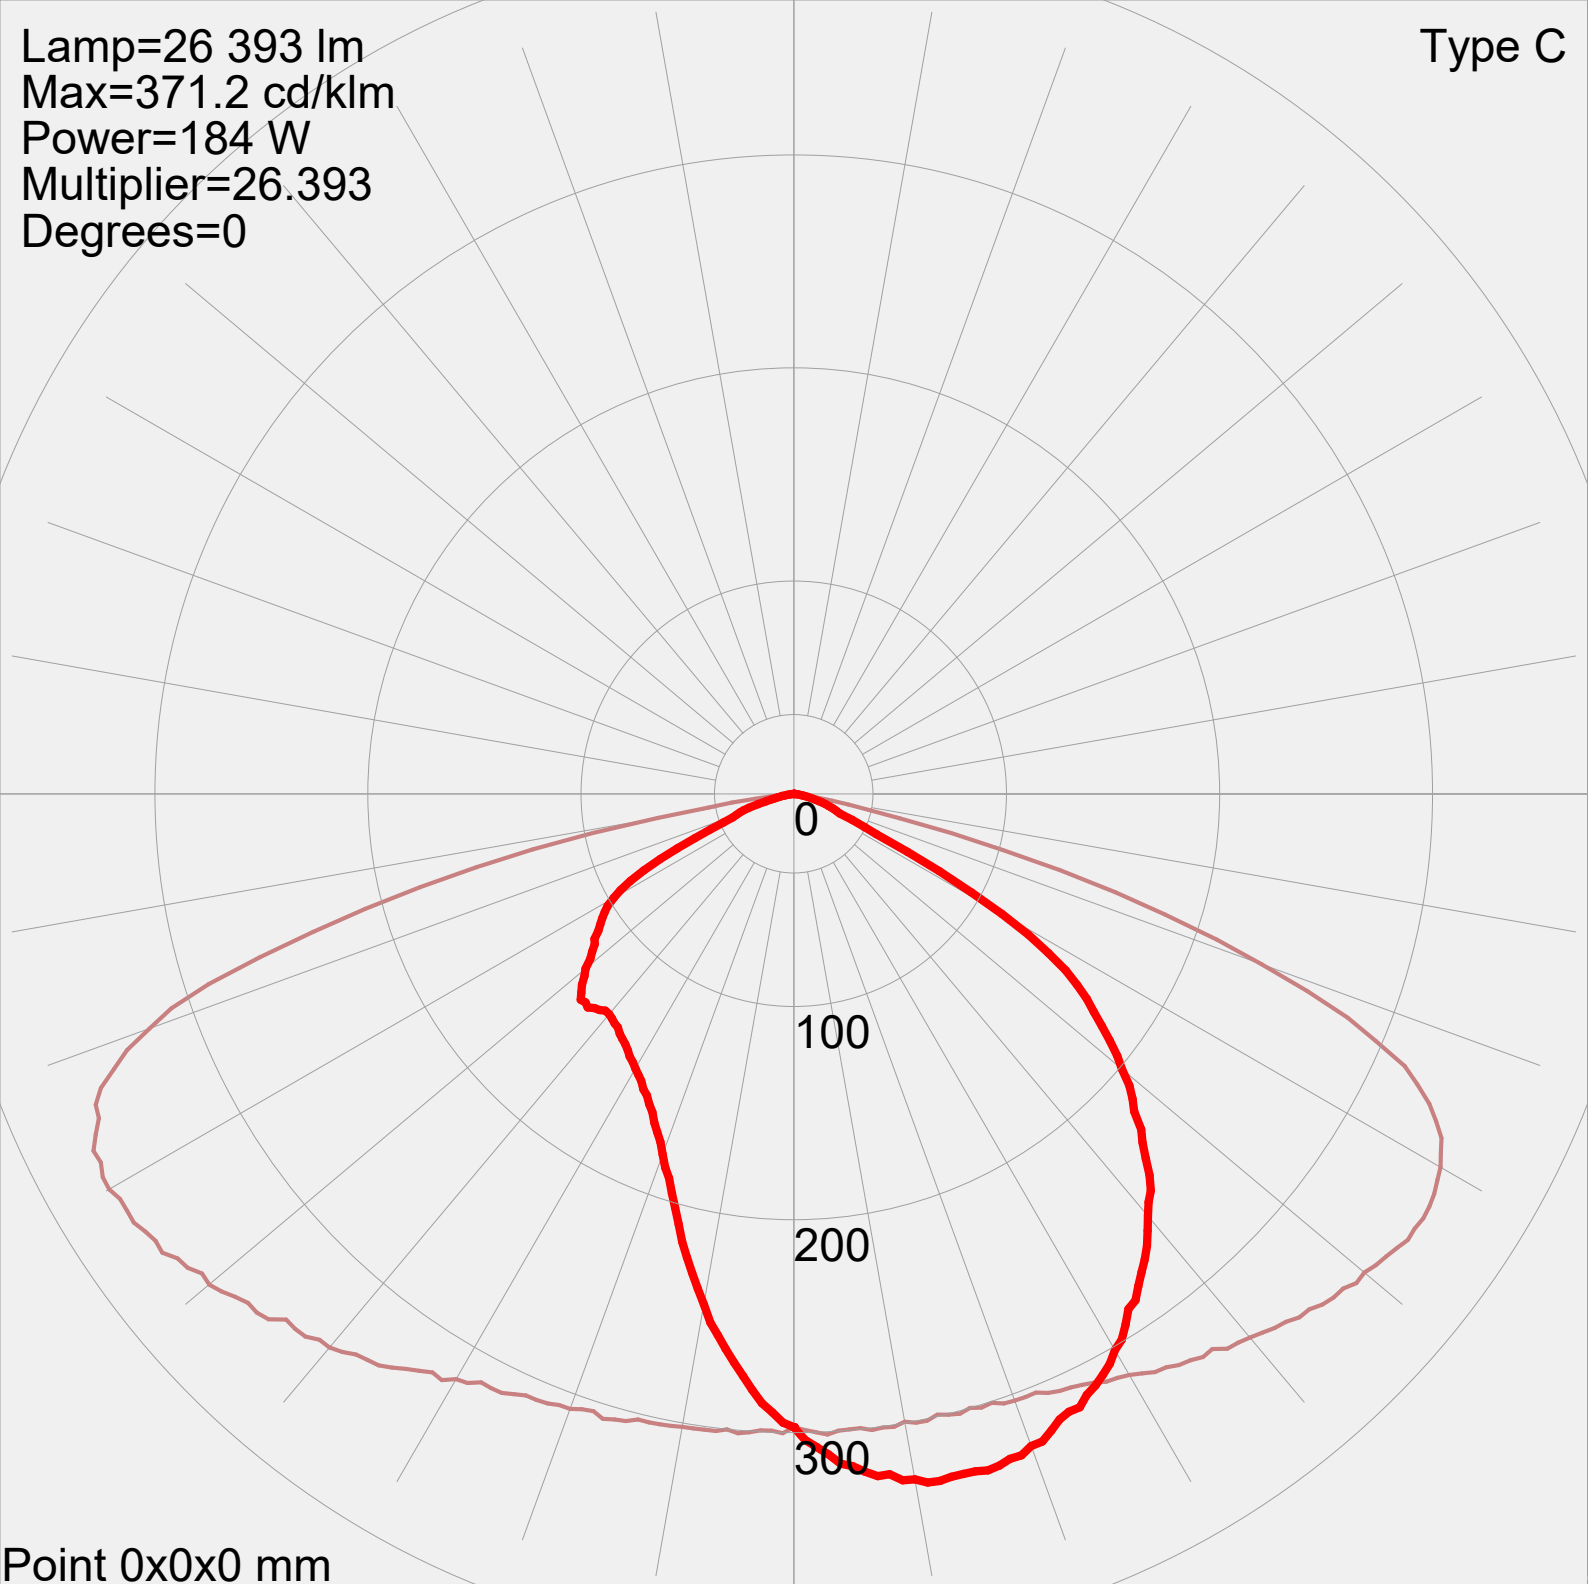

Type C

Lamp=26 393 lm  
Max=371.2 cd/klm  
Power=184 W  
Multiplier=26.393  
Degrees=0

Point 0x0x0 mm  
Manufacturer: zhengwei  
Lamp: SKB240